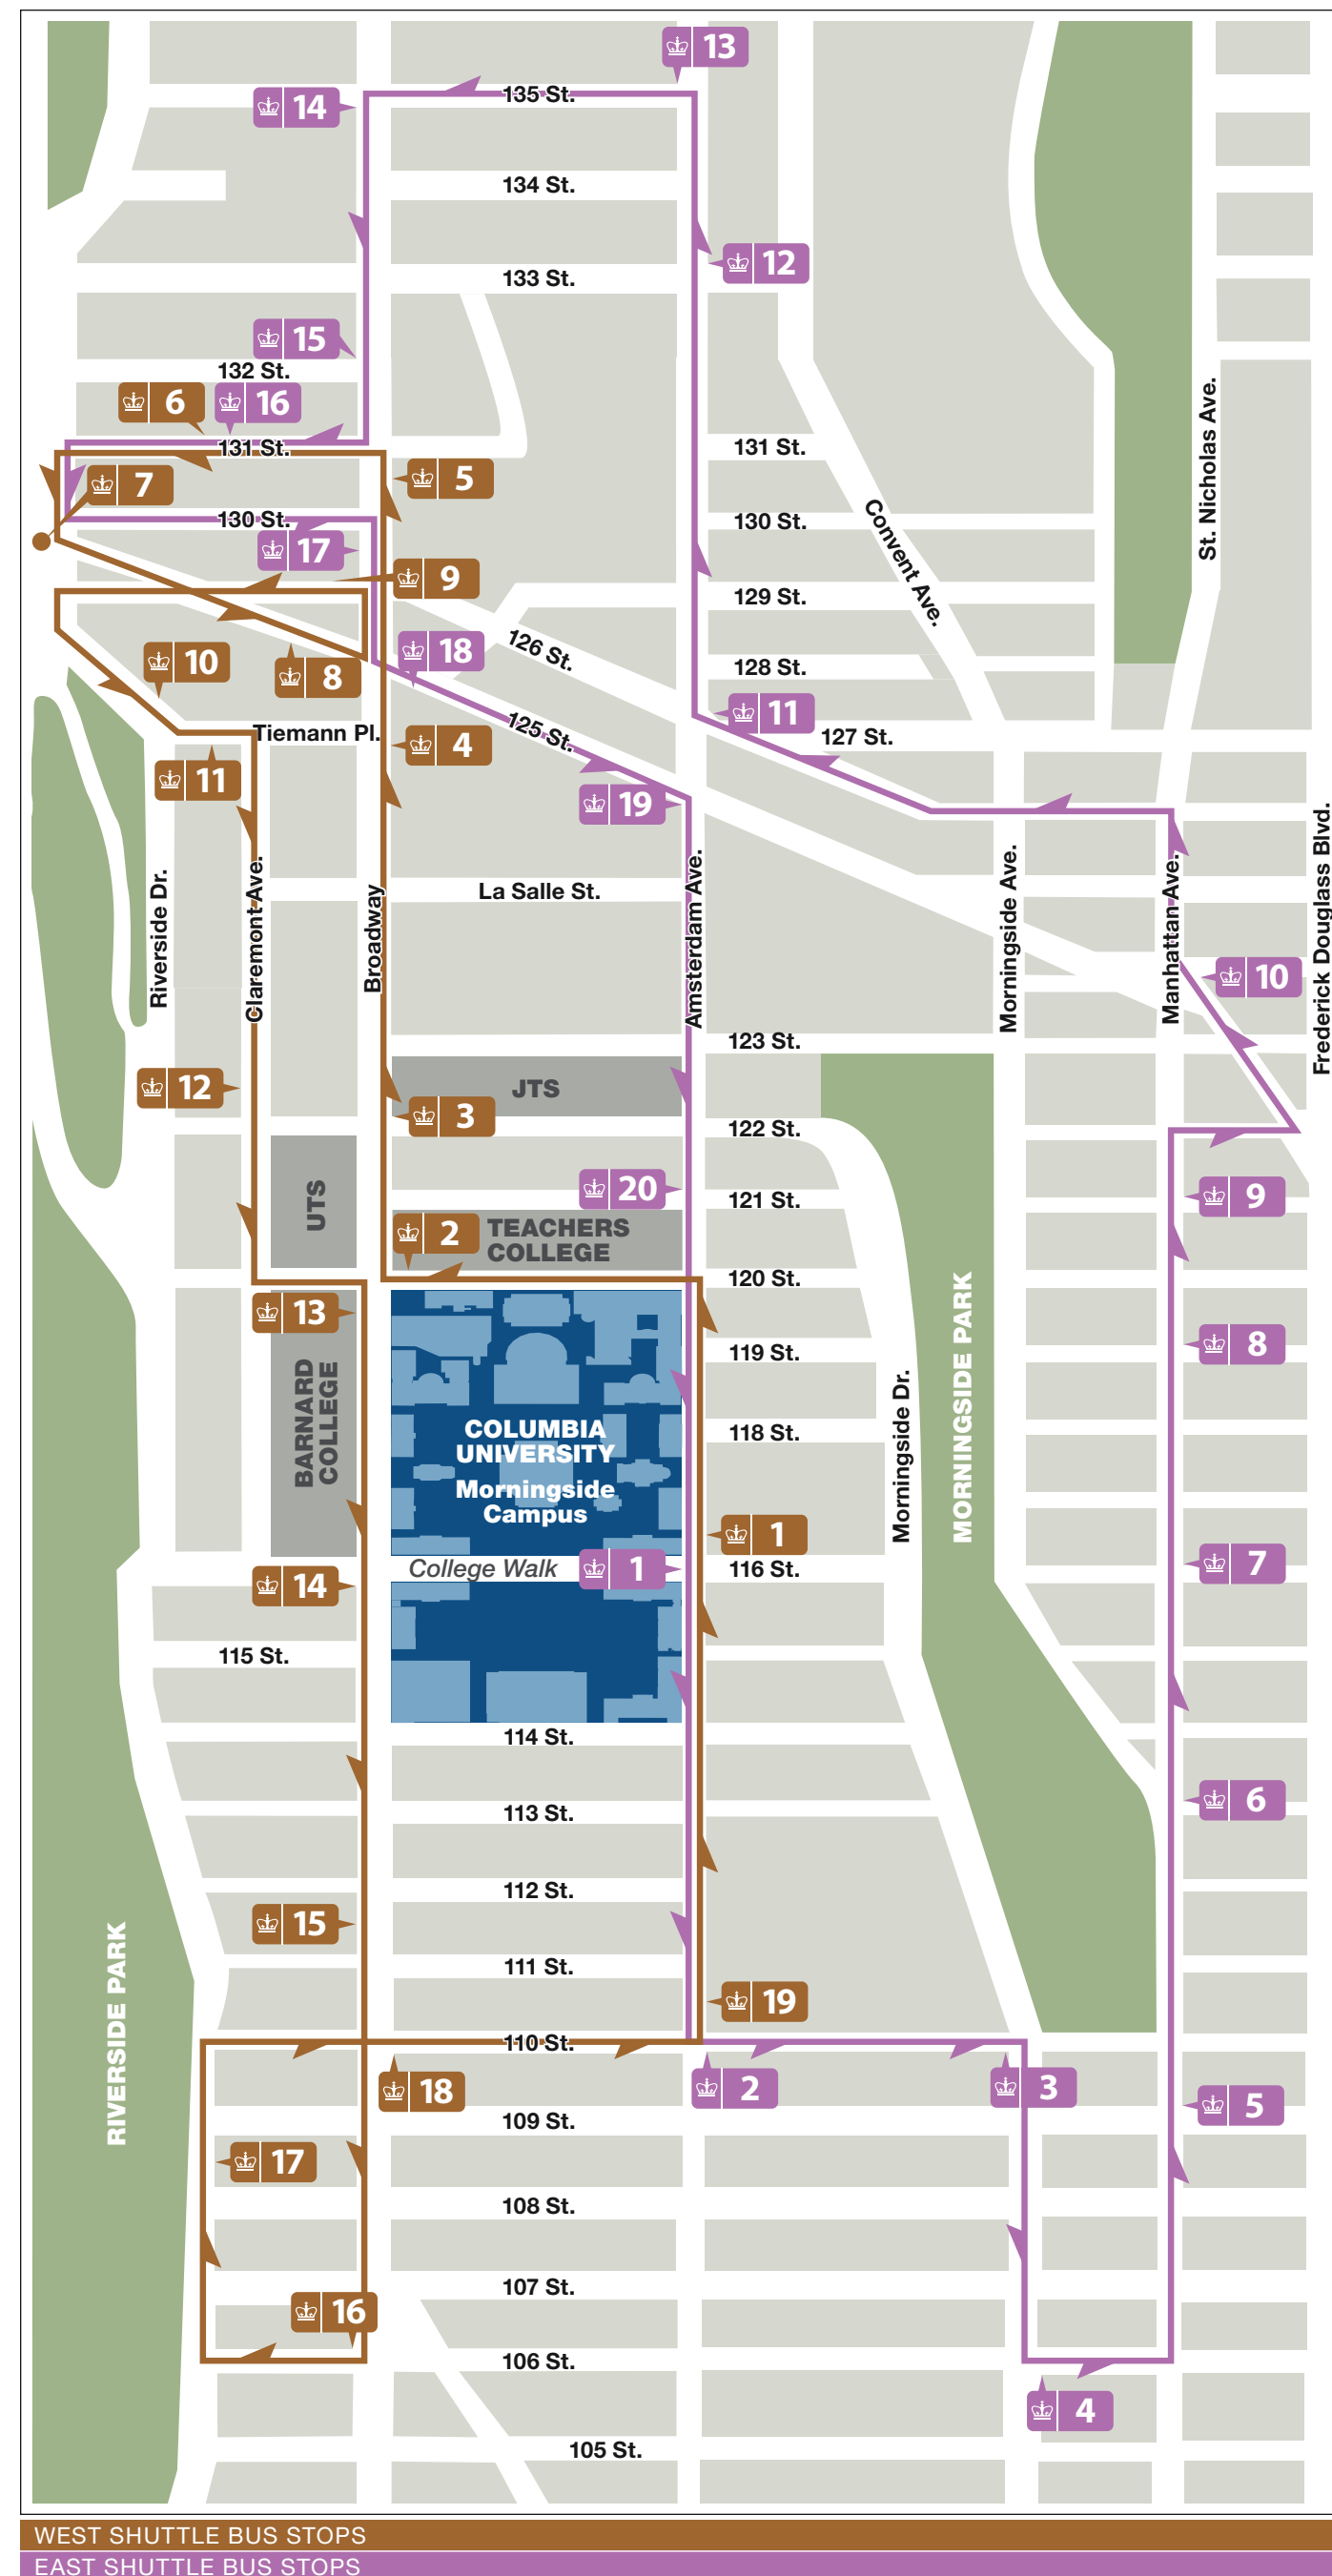

## WEST SHUTTLE BUS STOPS

- ( :10/:40 )  
Amsterdam Avenue at West 116th Street  
Northeast corner at northbound MTA bus stop  
TRANSFER: MTA Bus M11
- ( :12/:42 )  
West 120th Street at Broadway  
Opposite 550 West 120 Street  
(Science Building)
- ( :14/:44 )  
Broadway at West 122nd Street  
Northeast corner at northbound bus stop  
In front of Jewish Theological Seminary  
School Main Entrance
- ( :15/:45 )  
Broadway at West 125th Street  
In front of Columbia University Employment Information Center  
(3180 Broadway)  
TRANSFERS: MTA Subway #1;  
MTA Bus M4, M104, BX15
- ( :16/:46 )  
Broadway at West 130th Street  
Northeast corner
- ( :17/:47 )  
615 West 131st Street  
Studebaker Entrance
- ( :19/:49 )  
West 125th Street at 12th Avenue  
Northwest corner
- ( :20/:50 )  
Prentiss  
In front of 632 West 125th Street
- ( :21/:51 )  
JLG, 129th Street at Broadway  
Northwest Corner
- ( :22/:52 )  
560 Riverside Drive  
In front of security booth
- ( :23/:53 )  
Claremont Avenue at Teimann Place  
Southwest Corner
- ( :24/:54 )  
Claremont Avenue at West 122nd Street  
In front of International House  
(155 Claremont Avenue)
- ( :25/:55 )  
Broadway at West 120th Street  
Southwest corner at southbound MTA bus stop  
TRANSFERS: MTA Bus M4, M60, M104
- ( :26/:56 )  
Broadway at West 116th Street  
Southwest corner at southbound MTA bus stop  
TRANSFERS: MTA Subway #1;  
MTA Bus M4, M60, M104
- ( :27/:57 )  
Broadway at West 112th Street  
Southwest corner at south bound MTA bus stop
- ( :28/:58 )  
West End Avenue at West 106th Street  
Northwest corner  
TRANSFERS: MTA Bus M60, M104, M116
- ( :29/:59 )  
Upper Riverside Drive at West 108th Street  
In front of 362 Riverside Drive (Carlton Hall)
- ( :30/:00 )  
West 110th Street at Broadway  
Southeast corner at eastbound MTA bus stop  
TRANSFERS: MTA Subway #1;  
MTA Bus M4, M60, M104
- ( :31/:01 )  
Amsterdam Avenue at West 110th Street  
Northeast corner